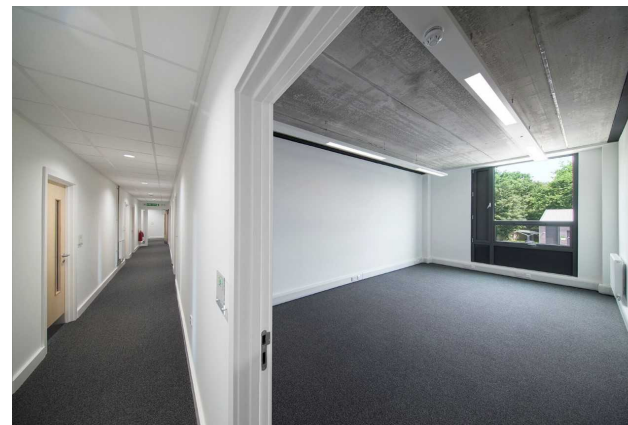

Colyer Commercial has not checked and do not take any responsibility for any of the services within this property and would recommend that any ingoing occupier satisfies themselves in this regard. These particulars and the descriptions and measurements contained herein do not form part of any contract and whilst every effort has been made to ensure accuracy, this cannot be guaranteed. All figures quoted are exclusive of VAT if applicable.

STRICTLY BY APPOINTMENT WITH LETTING AGENTS

TIM SHEPHERD

01403333921 or 07921056072

tshepherd@colyercommercial.co.uk