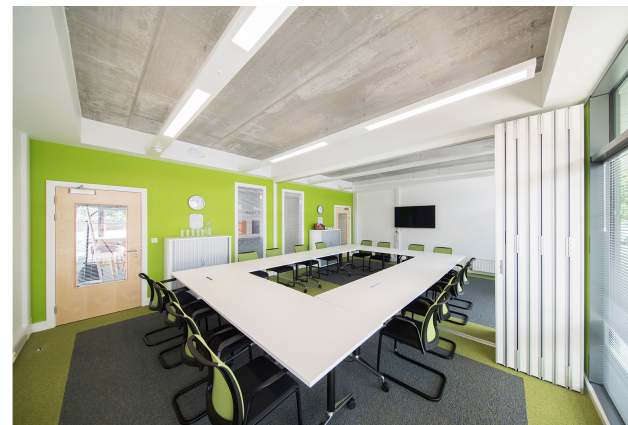

Colyer Commercial has not checked and do not take any responsibility for any of the services within this property and would recommend that any ingoing occupier satisfies themselves in this regard. These particulars and the descriptions and measurements contained herein do not form part of any contract and whilst every effort has been made to ensure accuracy, this cannot be guaranteed. All figures quoted are exclusive of VAT if applicable.

STRICTLY BY APPOINTMENT WITH LETTING AGENTS

TIM SHEPHERD

01403333921 or 07921056072

tshepherd@colyercommercial.co.uk